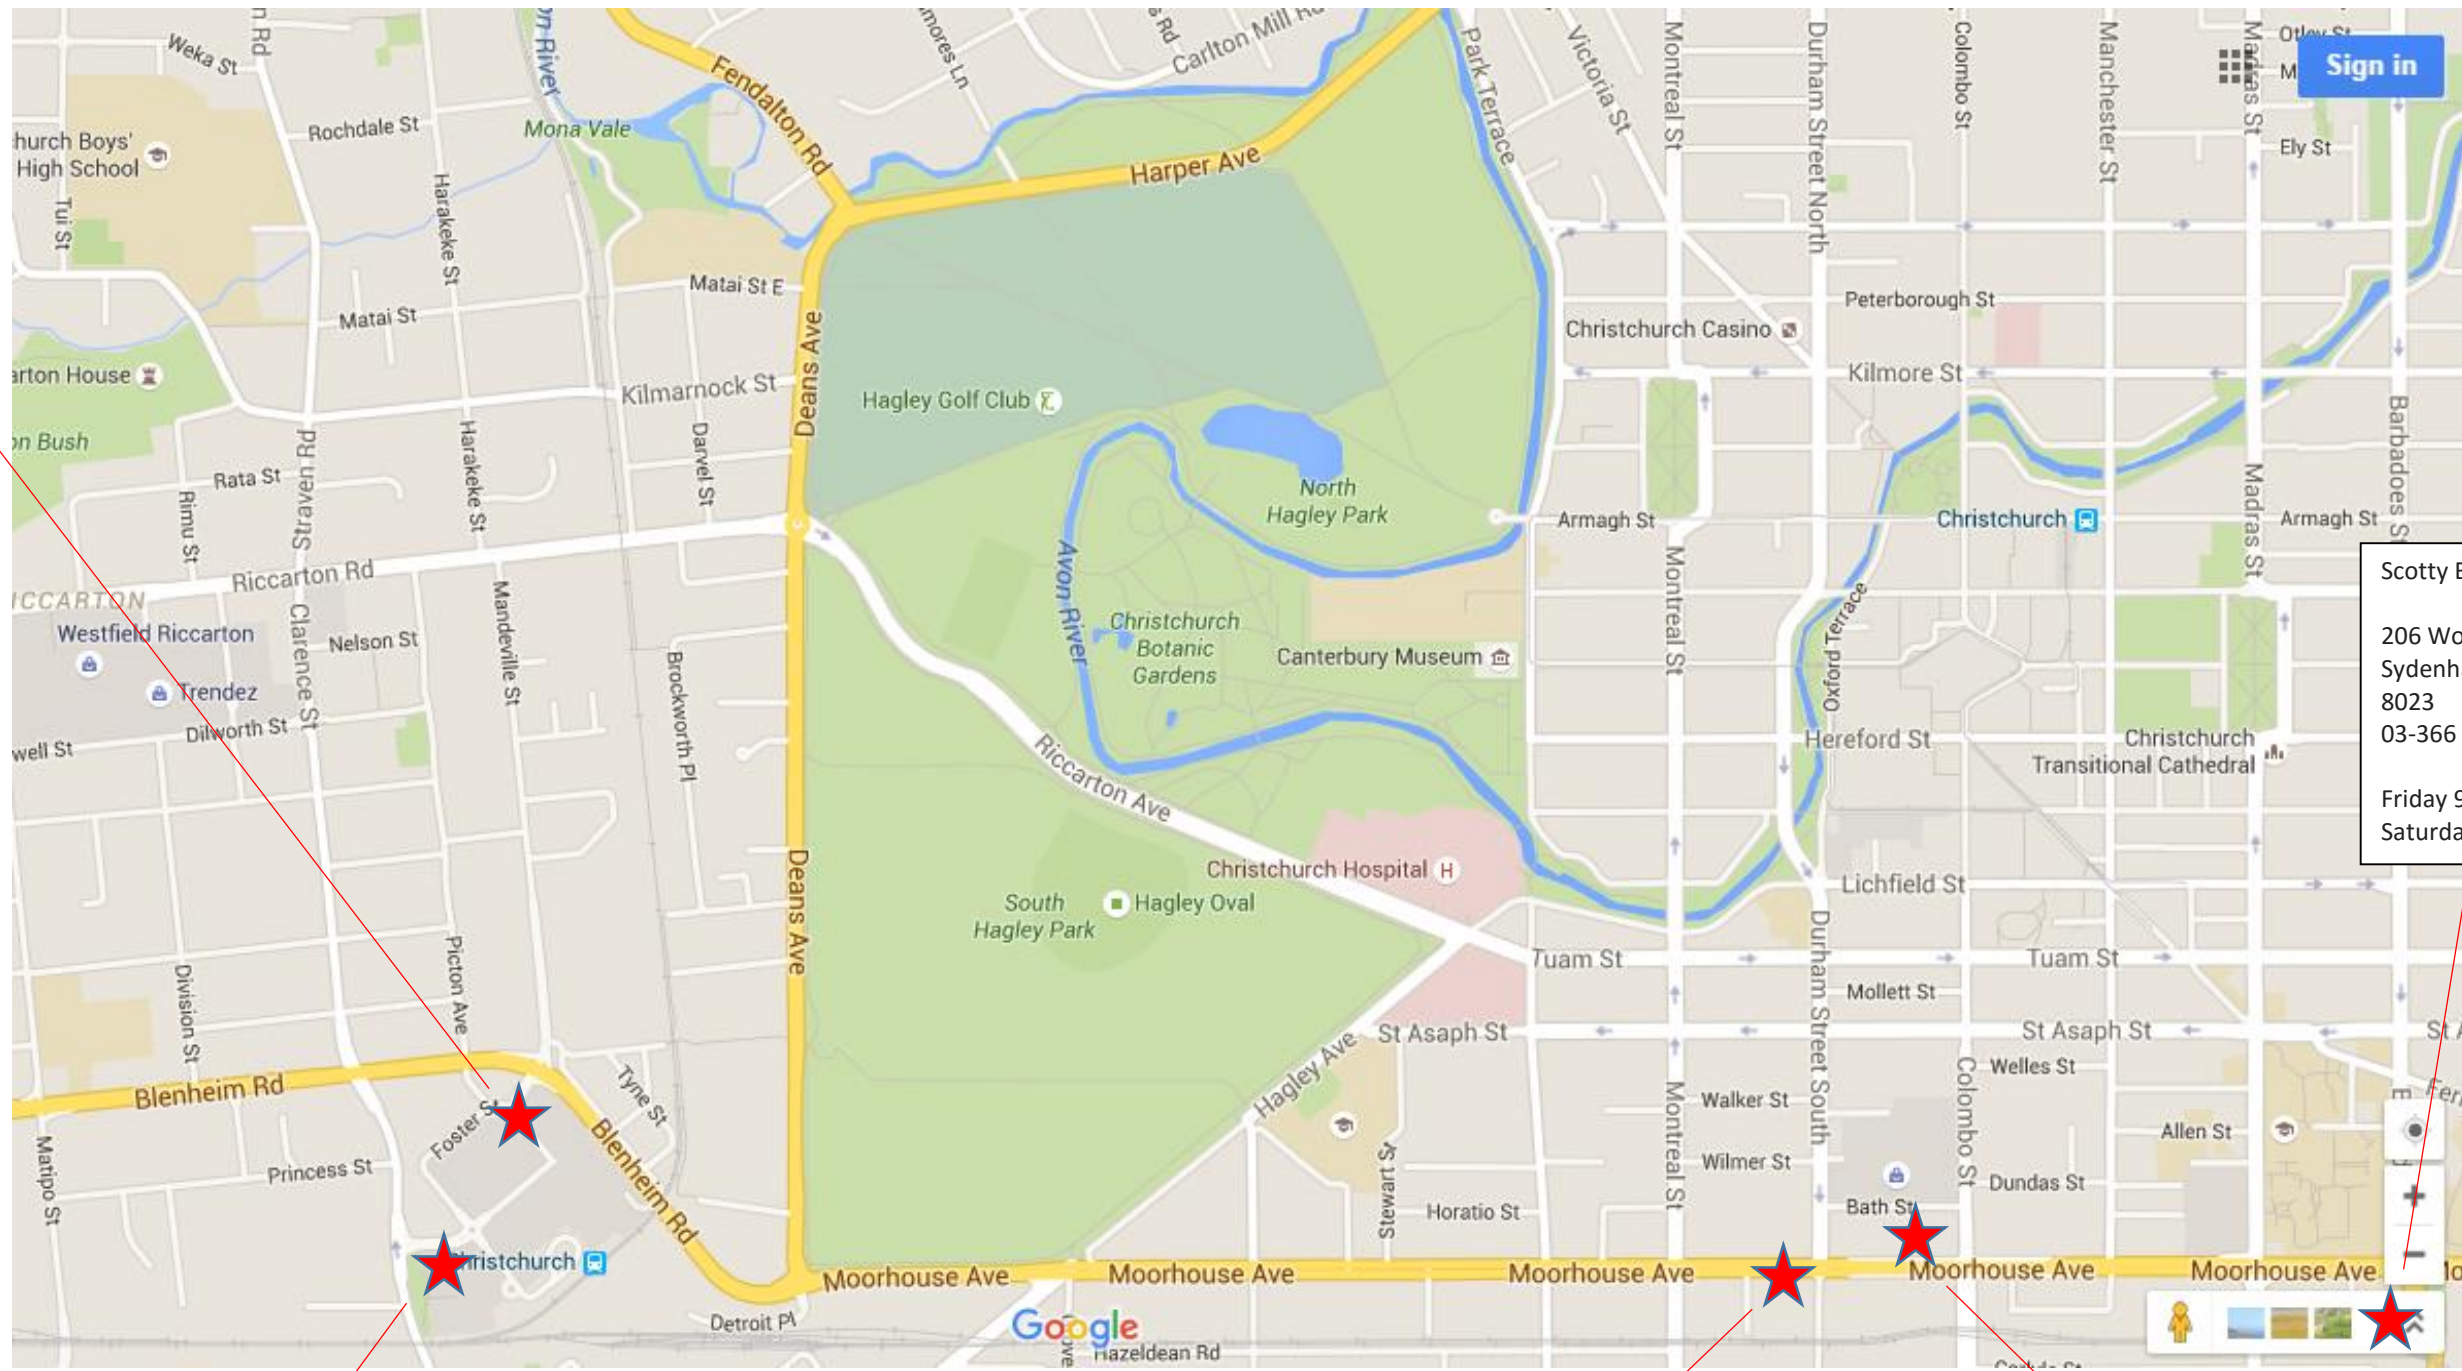

Torpedo 7 (*Trek, Giant, BMC, Santa Cruz*)

1 Picton Ave and Blenheim Road, Tower Junction Mega Centre, Addington, Christchurch 8011
03-365 2178

Friday 9AM–5:30PM
Saturday 10AM–4PM

Scotty Browns

206 Wordsworth St, Sydenham, Christchurch 8023
03-366 3773

Friday 9AM–6PM
Saturday 10AM–1PM

Hub Cycles – (*Cannondale, Felt, Mongoose, Norco, GT*)

Whiteleigh Ave, Addington, Christchurch
03-982 4982

Friday 8:00 am -6:00 pm
Saturday 9:00 am - 5:00 pm

Chain Reaction – (*Specialized*)

4/218 Moorhouse Ave, Sydenham, Christchurch 8011
03-943 4925

Friday 8:30AM–5:30PM
Saturday 9AM–4PM

Bike Barn – (*Merida, Lapierre and Kona*)

245 Moorhouse Ave, Sydenham, Christchurch 8011
03-379 8500

Friday 9AM–5:30PM
Saturday 9AM–5PM