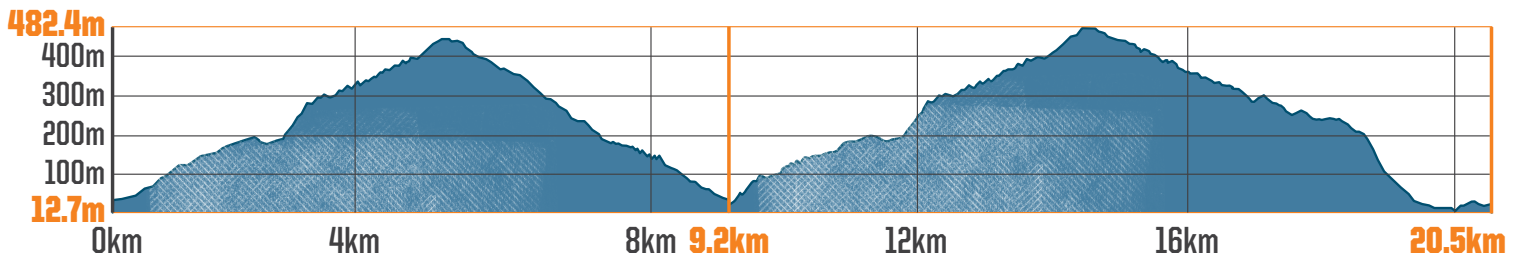

# THE PIONEER

MTB STAGE RACE, SOUTHERN ALPS, NZ

**START / FINISH**

**CHRISTCHURCH ADVENTURE PARK**

**LAP 2: 11.3km**

**LAP 1: 9.2km**

**STAGE 1: 20.5KM (2 LAPS)**

**98%**