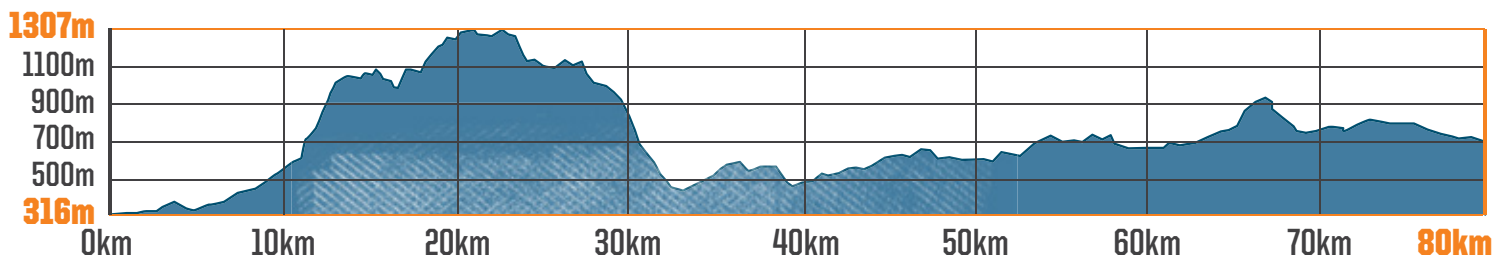

# THE PIONEER

MTB STAGE RACE, SOUTHERN ALPS, NZ

LAKE TEKAPO

FINISH

FAIRLIE

START

## STAGE 3: 80KM

4%

CYCLE TRAIL/  
SINGLE TRACK

85%

4WD/FARM TRACK

10%

GRAVEL ROAD

1%

SEALED ROAD