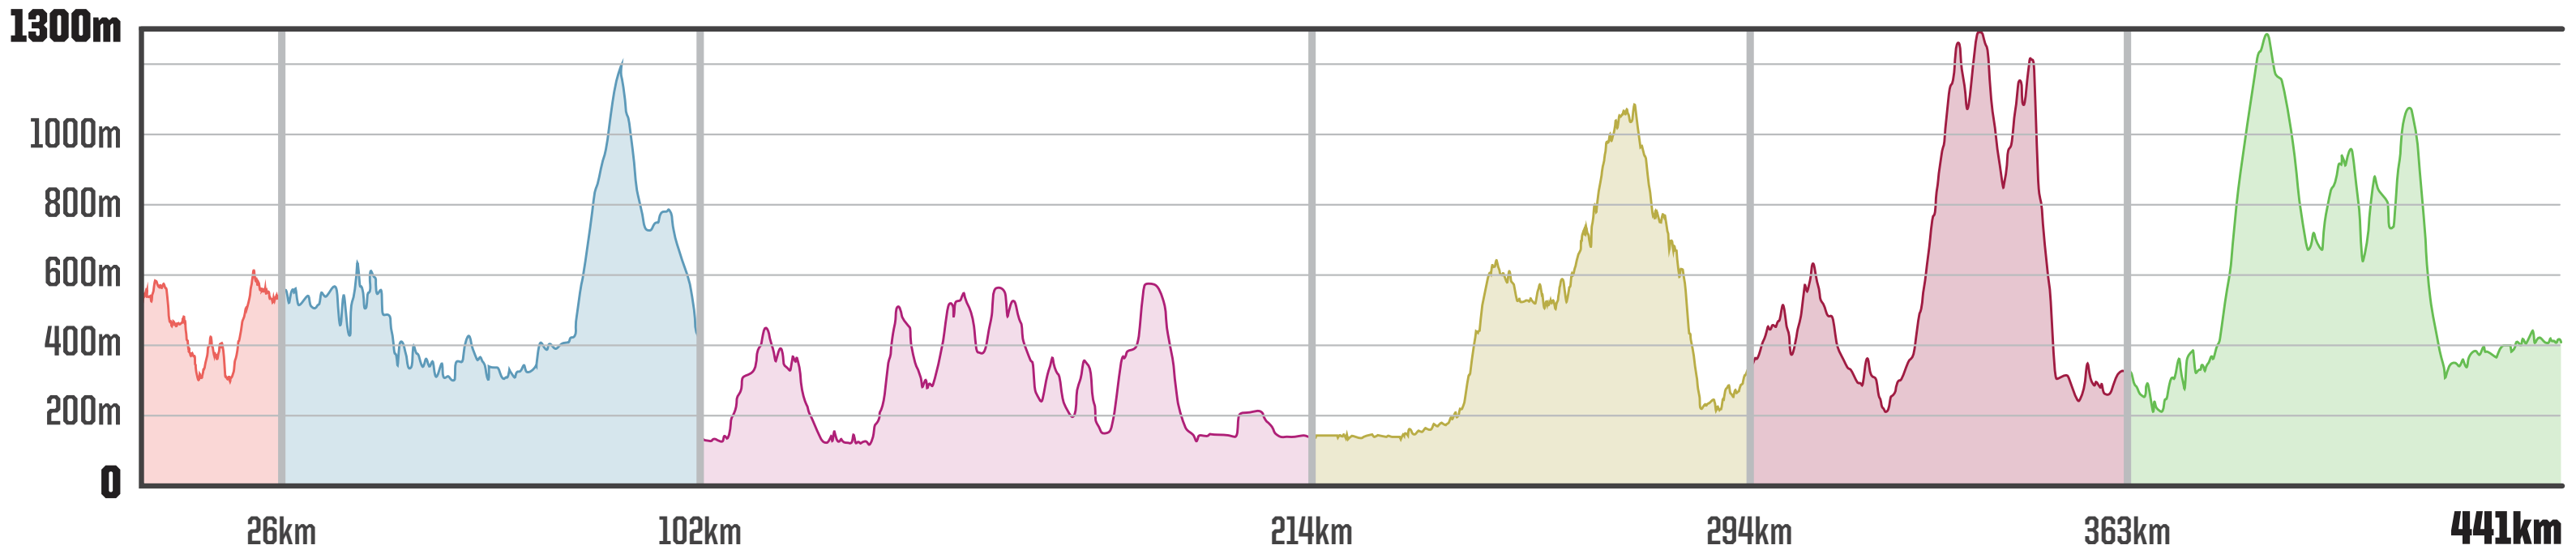

NUTRI-GRAIN THE PIONEER

WANAKA

COURSE SUBJECT TO CHANGE

13%

CYCLE TRAIL

37%

4WD/FARM TRACK

14%

GRAVEL ROAD

14%

SEALED ROAD

22%

SINGLE TRACK