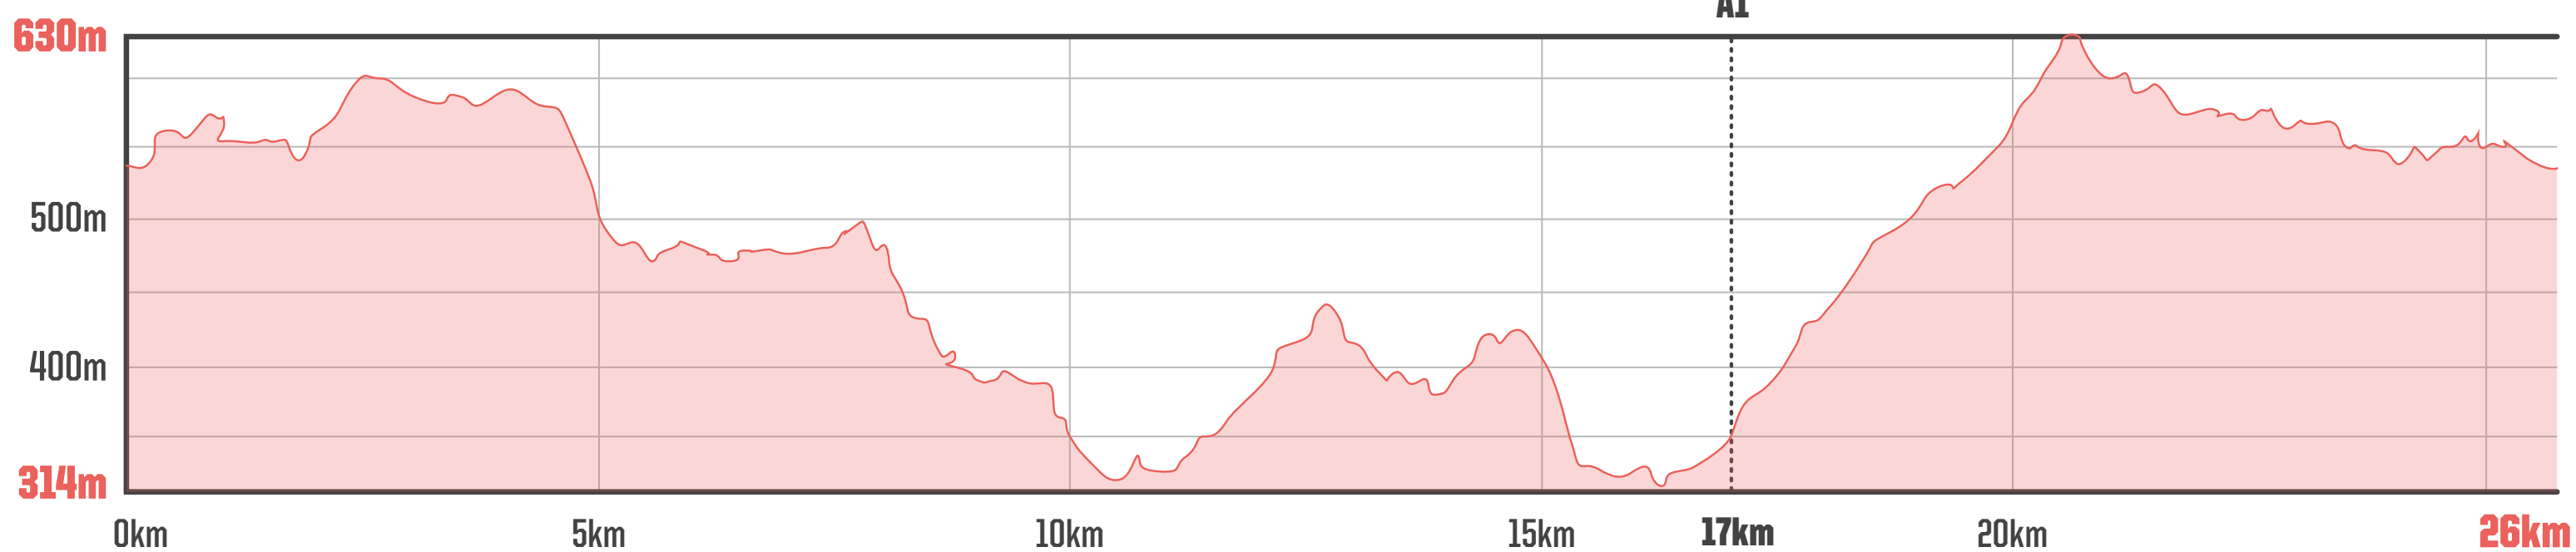

PROLOGUE: DISTANCE **26KM**

ELEVATION GAIN **650M**

Moke Lake → Moke Lake

4%

CYCLE TRAIL

11%

4WD/FARM TRACK

19%

GRAVEL ROAD

1%

SEALED ROAD

65%

SINGLE TRACK