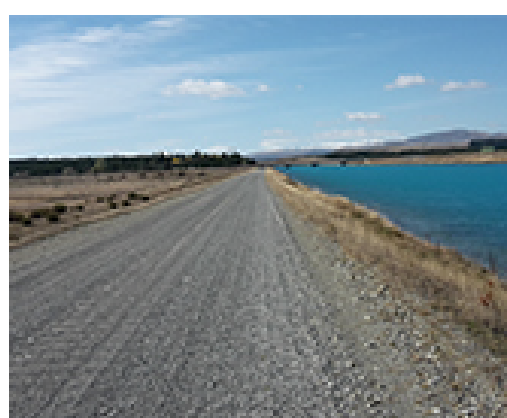

PROLOGUE: DISTANCE **26KM**

ELEVATION GAIN **650M**

Moke Lake → Moke Lake

4%

CYCLE TRAIL

11%

4WD/FARM TRACK

19%

GRAVEL ROAD

1%

SEALED ROAD

65%

SINGLE TRACK