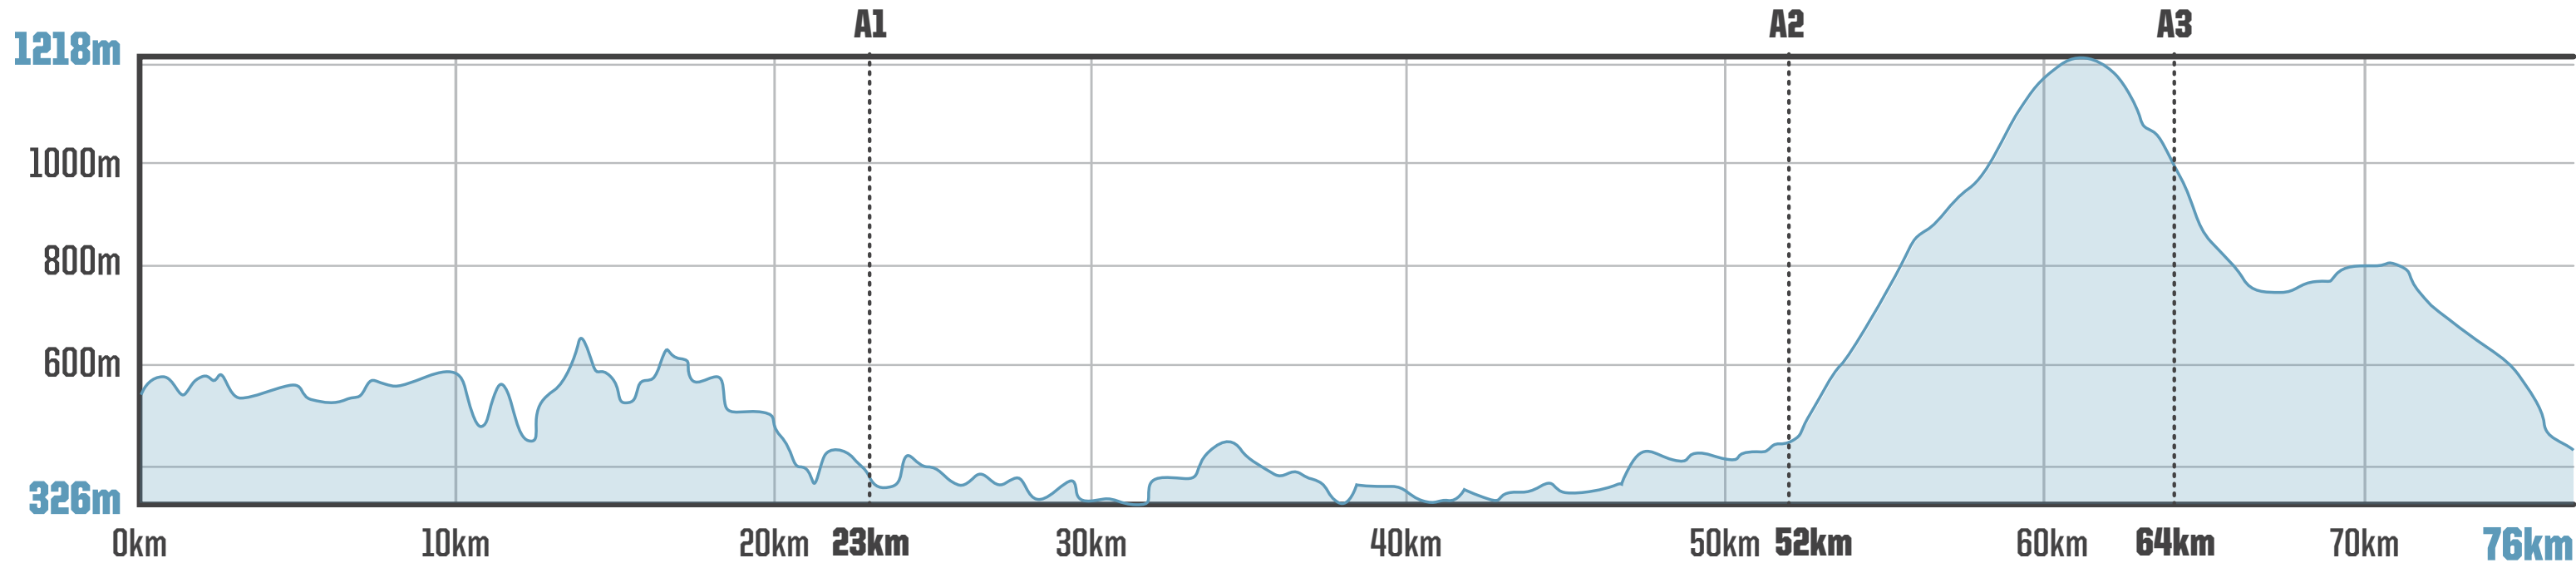

## STAGE 1: 76KM

STAGE 1: DISTANCE **76KM**

ELEVATION GAIN **2285M**

Moke Lake → Arrowtown

# 25%

CYCLE TRAIL

# 16%

4WD/FARM TRACK