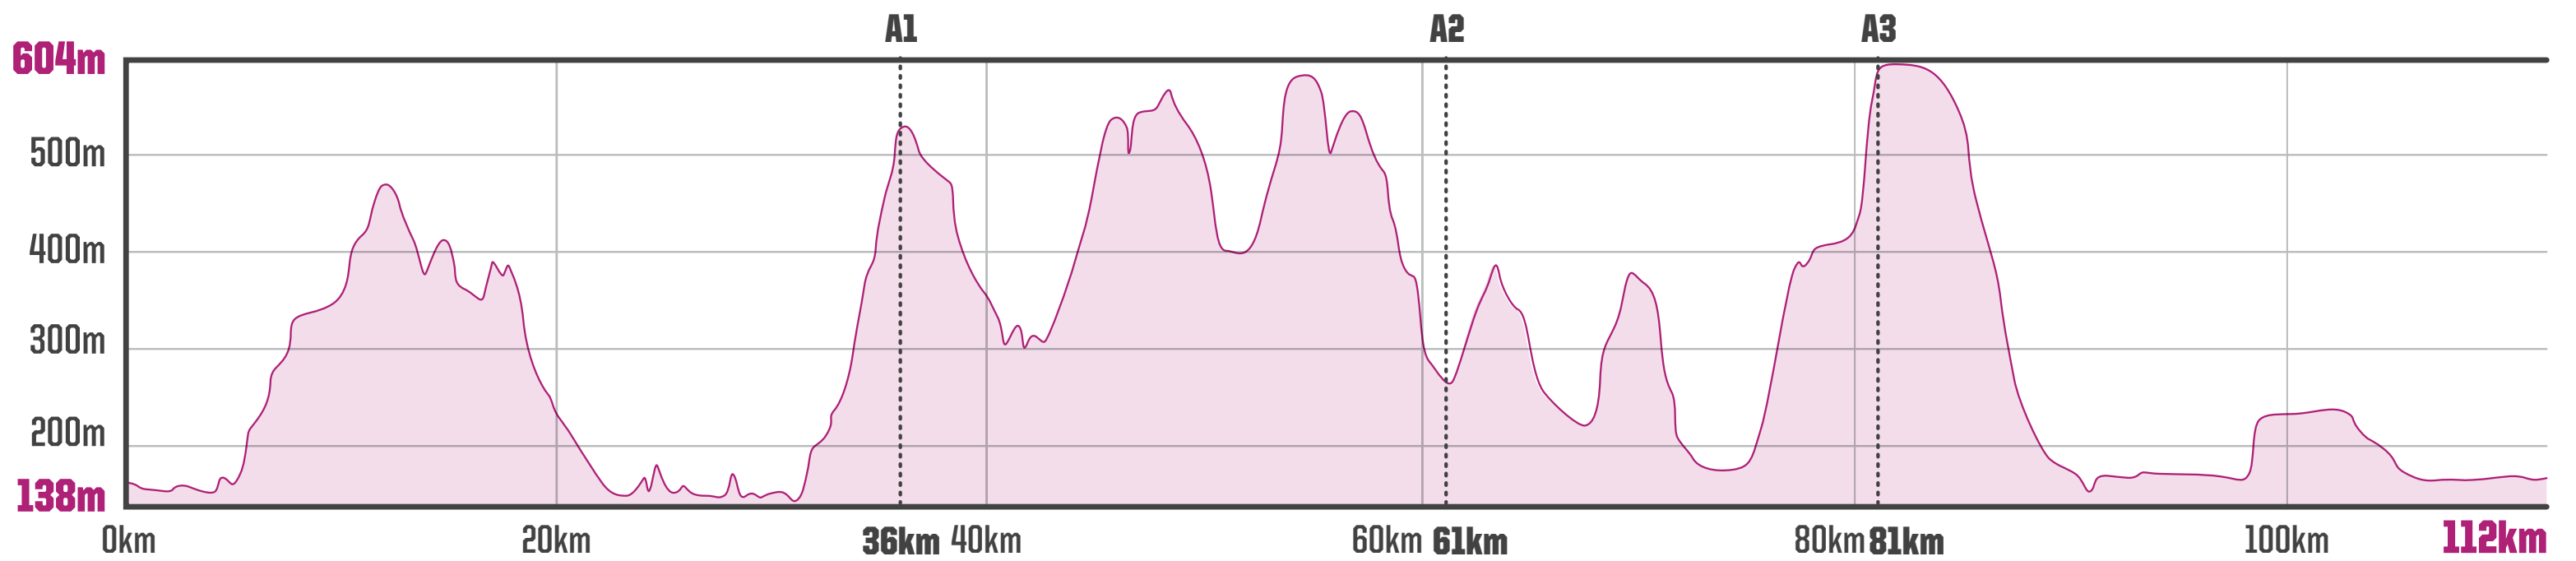

STAGE 2: 112KM

NUTRI-GRAIN THE PIONEER

STAGE 2:

DISTANCE **112KM**

ELEVATION GAIN **2570M**

Alexandra → Alexandra

14%

CYCLE TRAIL

39%

4WD/FARM TRACK

12%

GRAVEL ROAD

5%

SEALED ROAD

30%

SINGLE TRACK