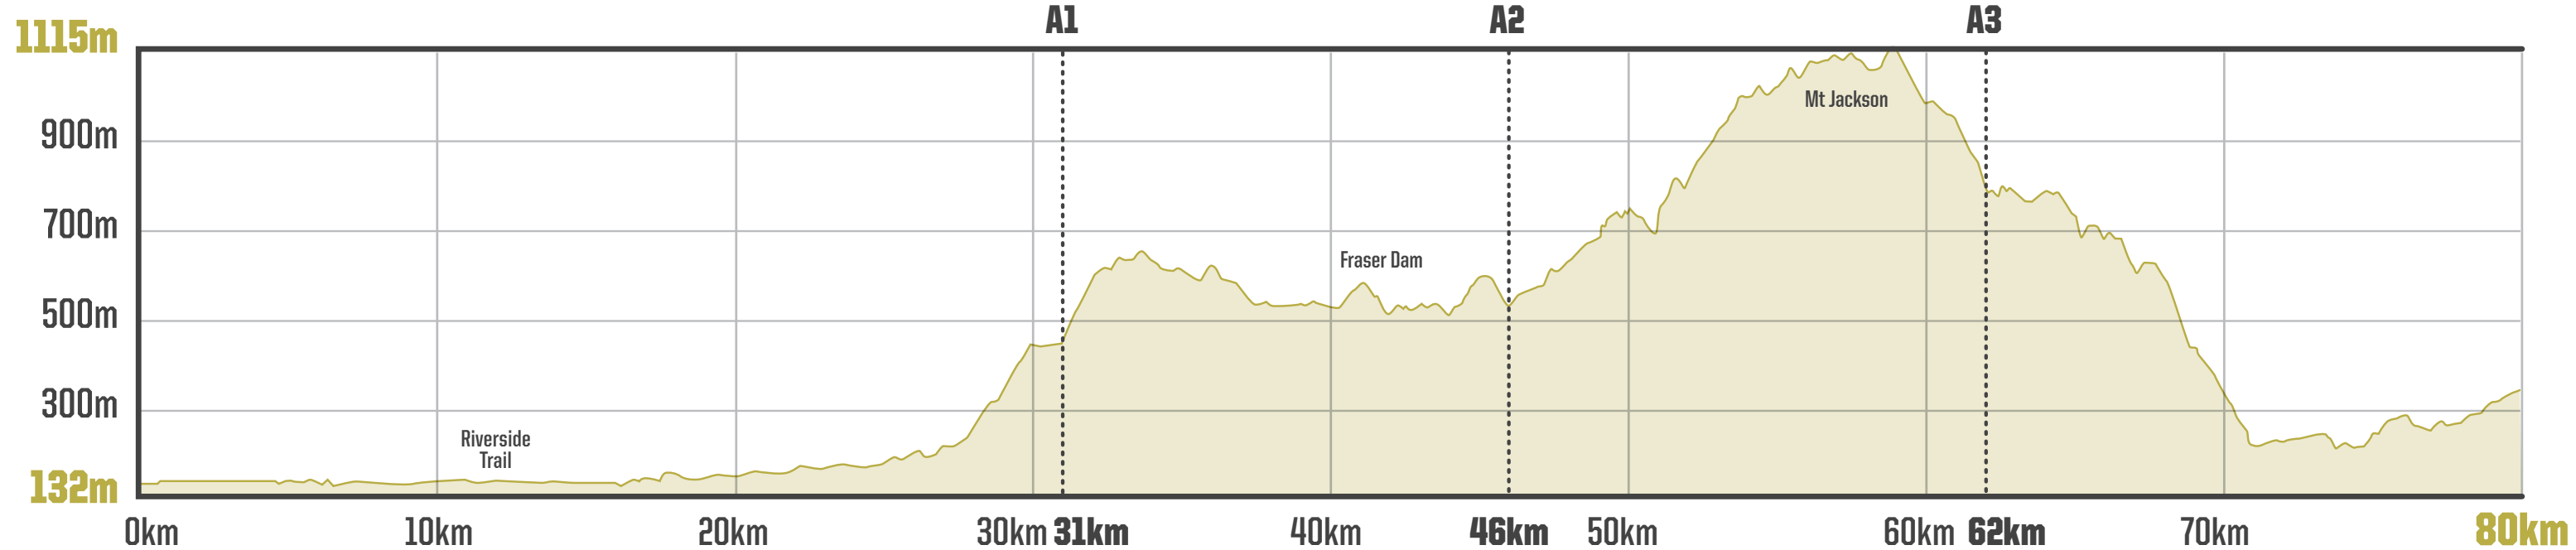

NUTRI-GRAIN THE PIONEER

BANNOCKBURN

FINISH

ALEXANDRA

START

STAGE 3: 80KM

STAGE 3: DISTANCE **80KM**

ELEVATION GAIN **2175M**

Alexandra → Bannockburn

39%

4WD/FARM TRACK

17%

GRAVEL ROAD

23%

SEALED ROAD

21%

SINGLE TRACK