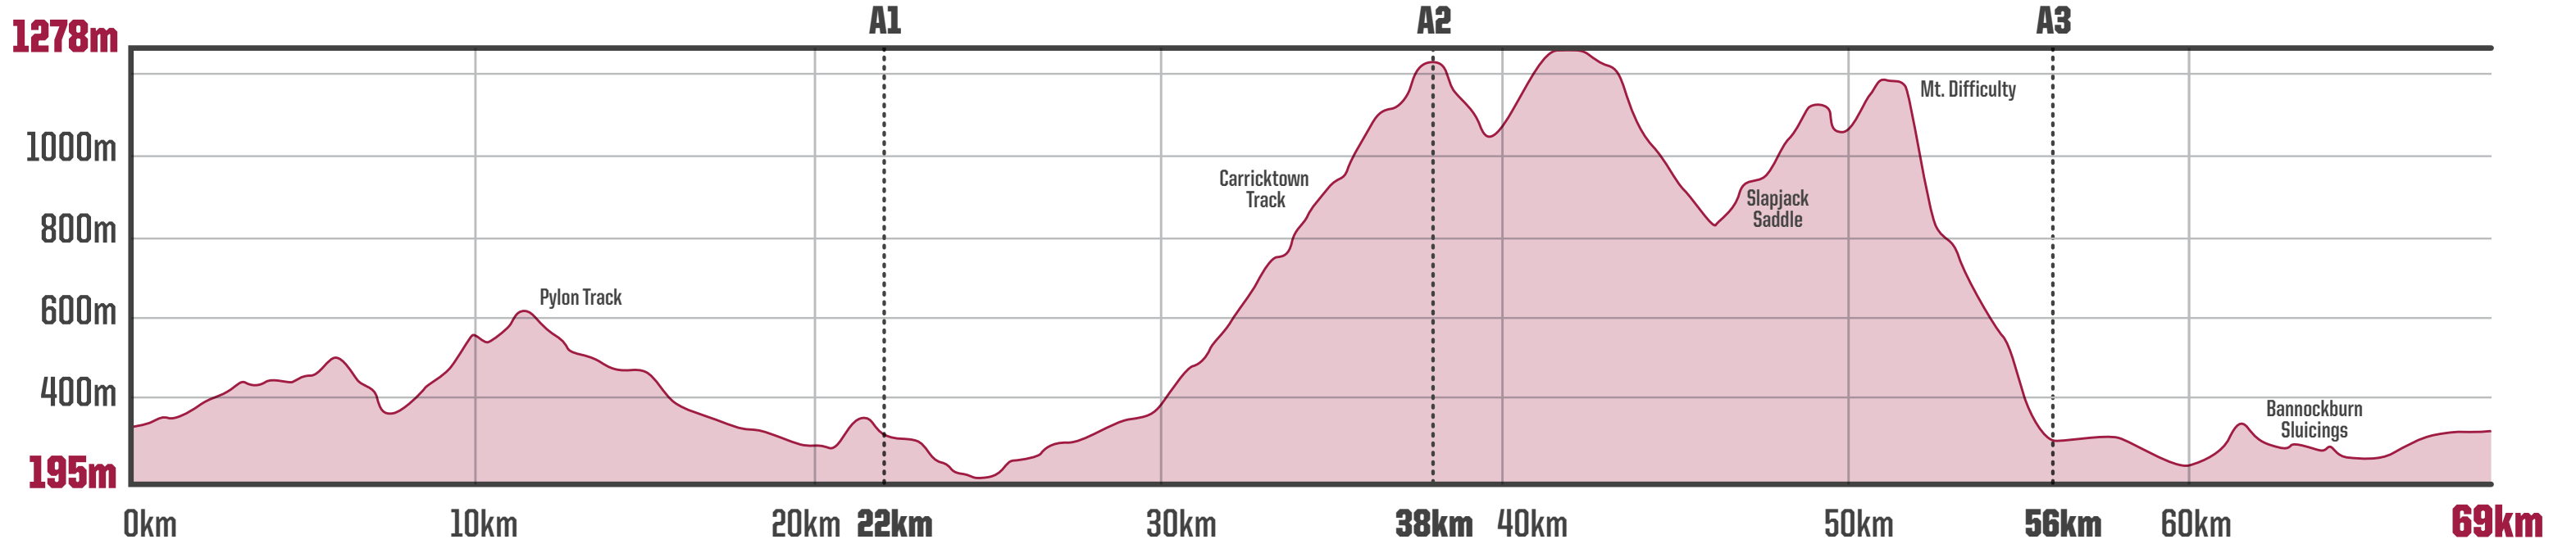

NUTRI-GRAIN THE PIONEER

STAGE 4: 69KM

STAGE 4: DISTANCE **69KM**

ELEVATION GAIN **2,730M**

Bannockburn → Bannockburn

59%

4WD/FARM TRACK

10%

GRAVEL ROAD

27%

SEALED ROAD

4%

SINGLE TRACK