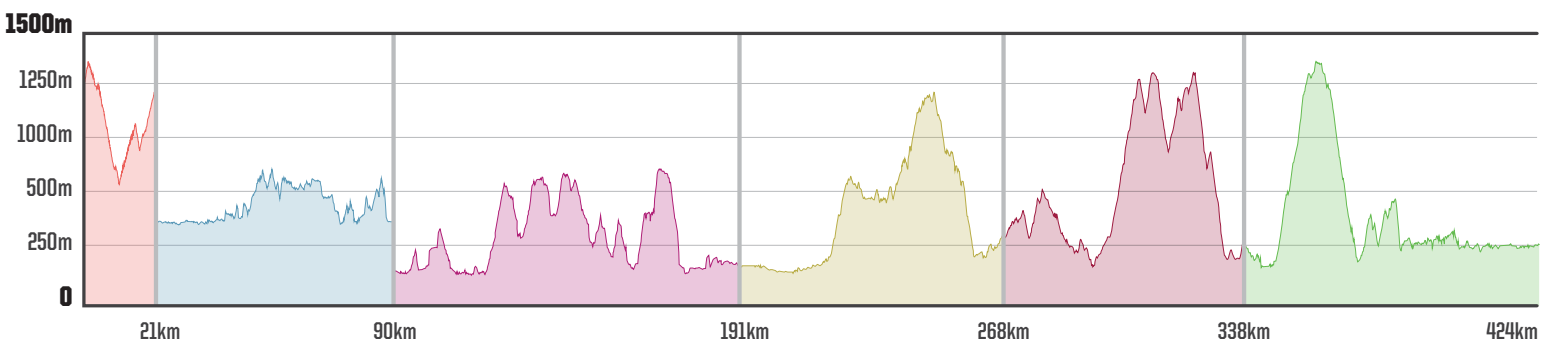

# THE PIONEER

MTB STAGE RACE, SOUTHERN ALPS, NZ

OVERVIEW: DISTANCE **424KM**

ELEVATION GAIN **1377M**

**40%**  
CYCLE TRAIL/  
SINGLE TRACK

**36%**  
4WD/FARM TRACK

**9%**  
GRAVEL ROAD

**15%**  
SEALED ROAD