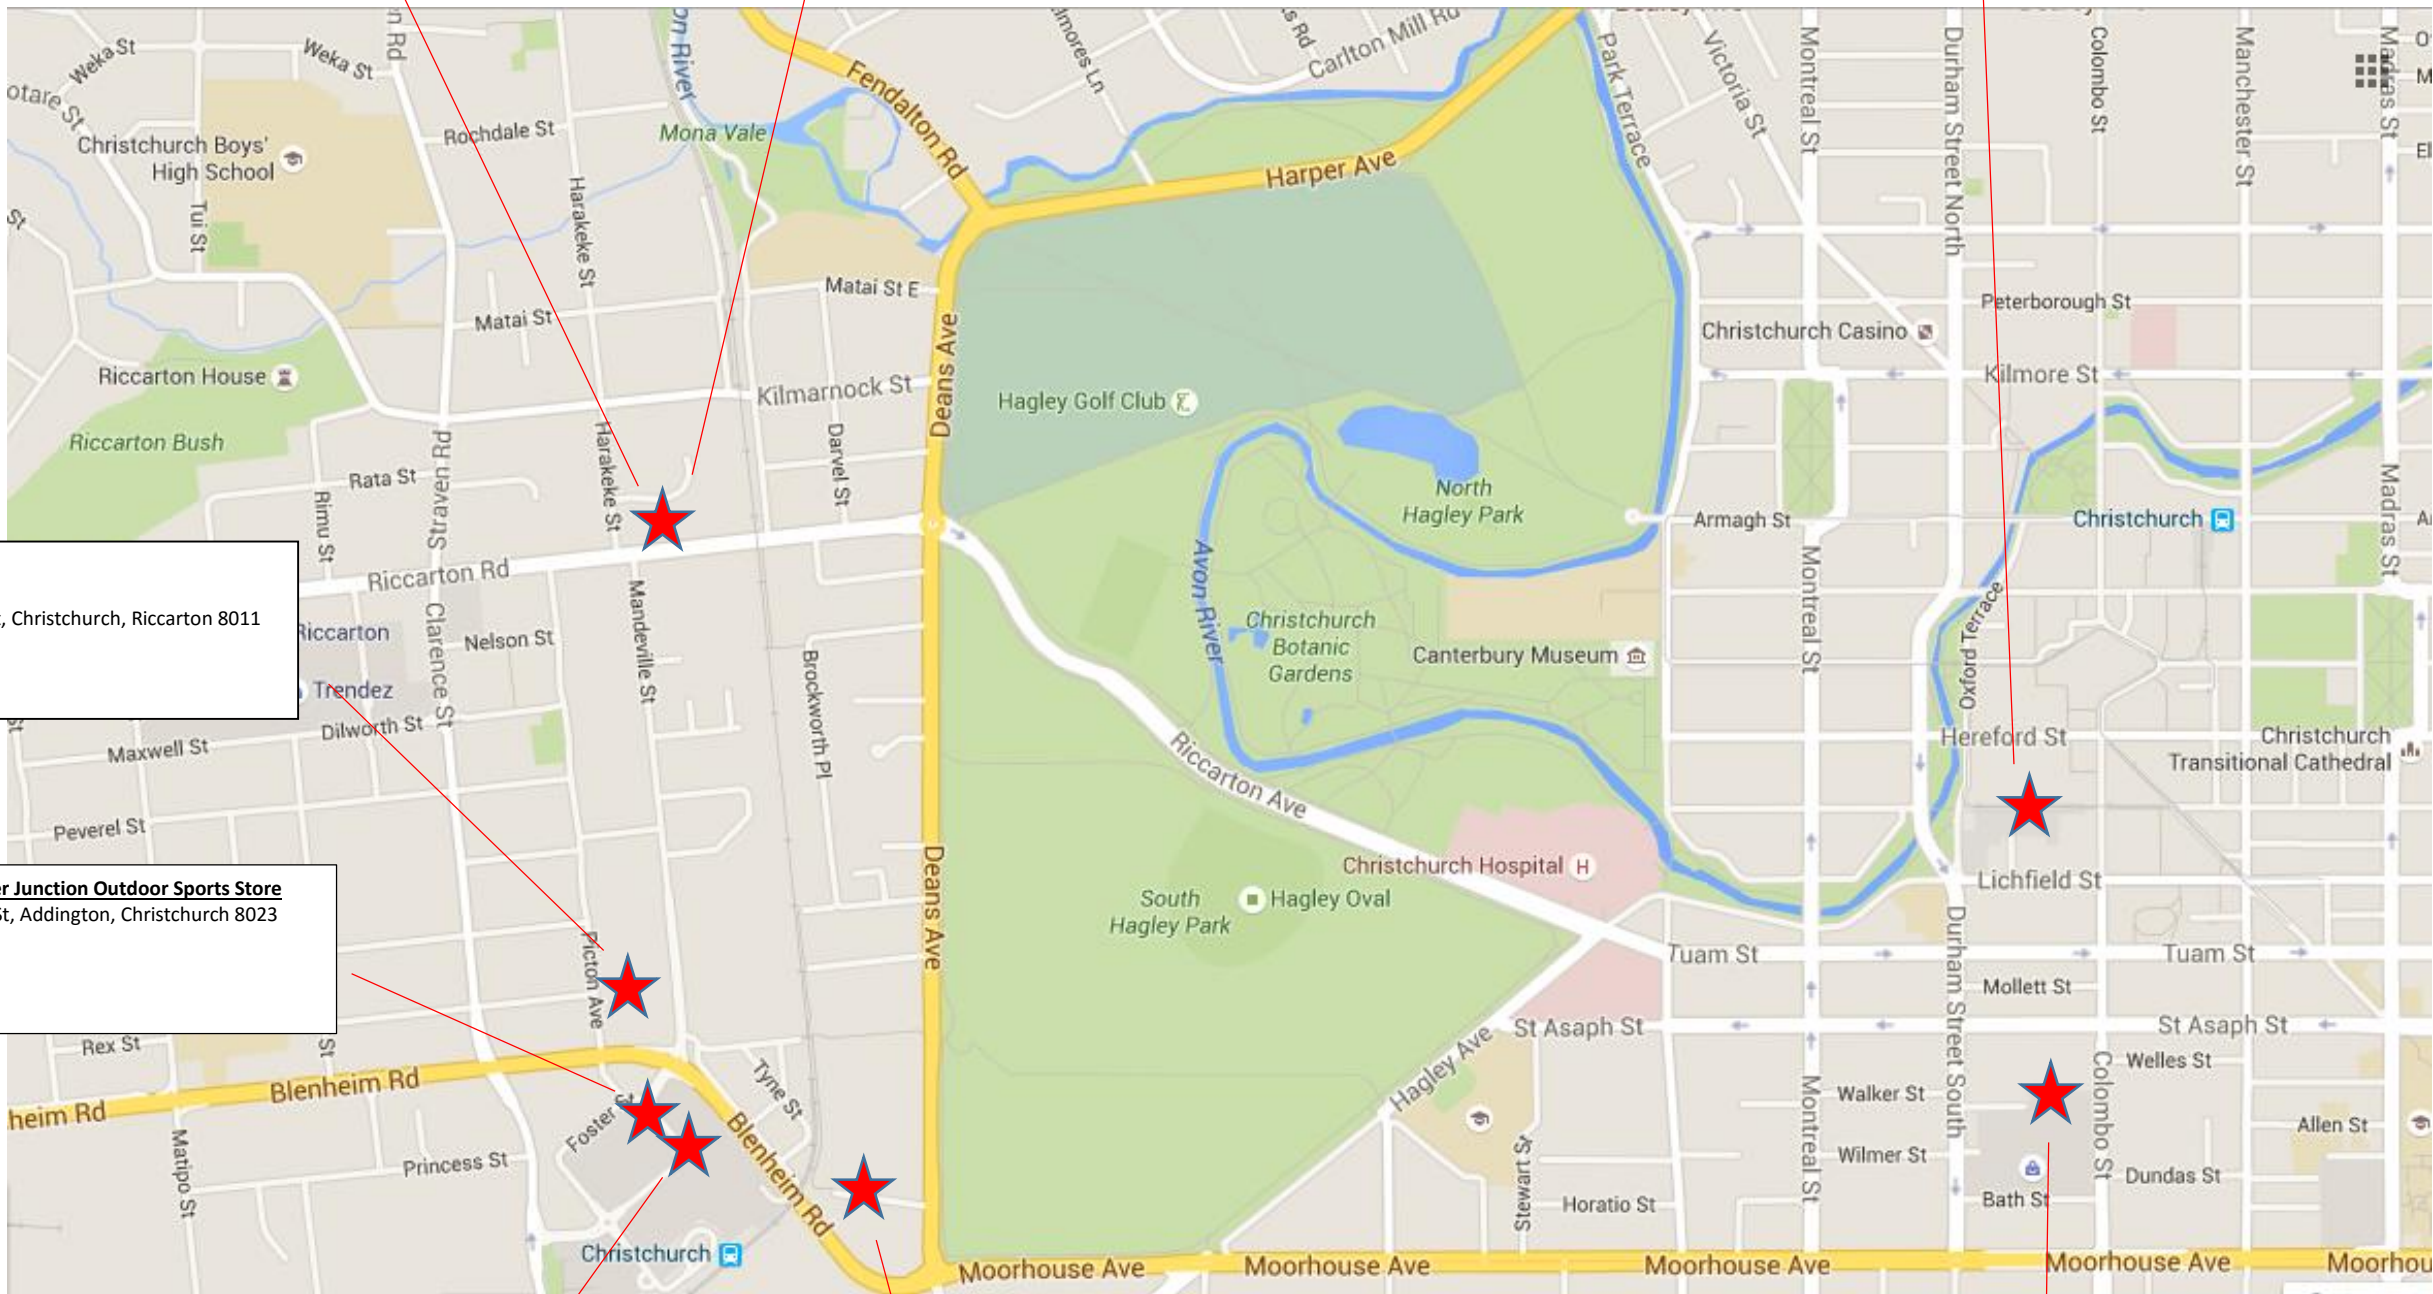

**Kathmandu Riccarton Outlet**  
Address: 124 Riccarton Rd, Riccarton, Christchurch 8041  
Phone:03-343 4634  
Friday 9AM-5:30PM  
Saturday 10AM-5PM

**Macpac Riccarton Camping Store**  
Address: Westfield Level 2, Riccarton Rd, Christchurch, Riccarton 8041  
Phone:03-348 1203  
Friday 9AM-6PM  
Saturday 10AM-6PM

**Hunting & Fishing New Zealand - Christchurch City Camping Store**  
Address: 575 Colombo St, Christchurch Central, Christchurch 8011  
Phone:03-377 5090

**Macpac Tower Junction Camping Store**  
Address: 7A Mandeville St, Christchurch, Riccarton 8011  
Phone:03-371 9342  
Friday 9AM-5:30PM  
Saturday 9AM-5PM

**Bivouac Outdoor - Tower Junction Outdoor Sports Store**  
Address: 3/81 Clarence St, Addington, Christchurch 8023  
Phone:03-341 8062  
Friday 9AM-6PM  
Saturday 9AM-5PM

**Torpedo7 Christchurch Outdoor Sports Store**  
Address: 1 Picton Ave and Blenheim Road, Tower Junction Mega Centre, Addington, Christchurch 8011  
Phone:03-365 2178  
Friday 9AM-5:30PM  
Saturday 10AM-4PM