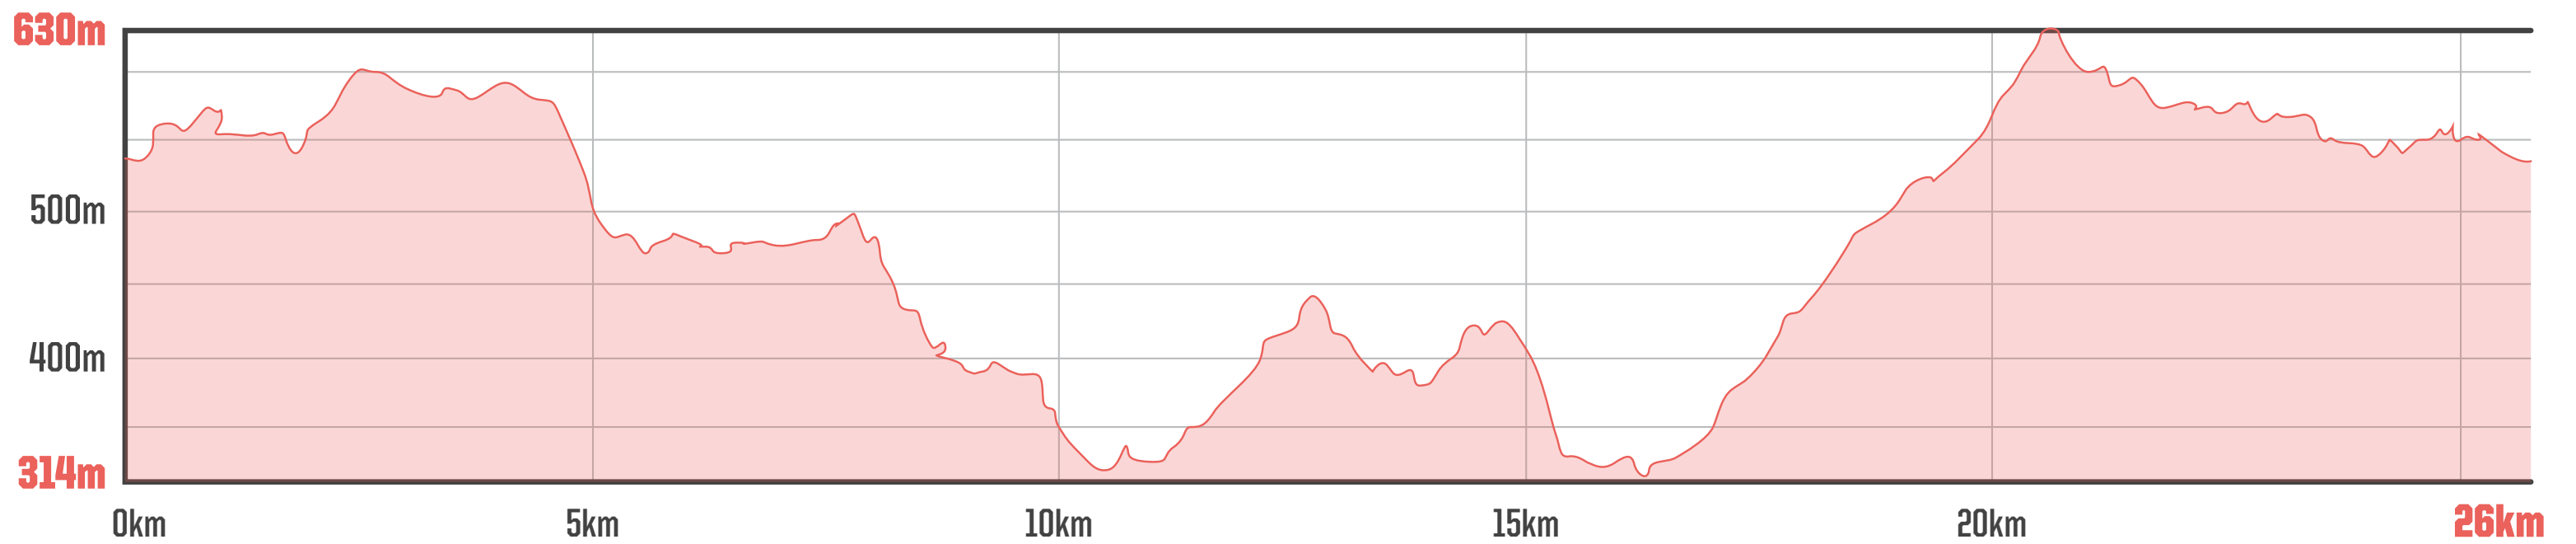

PROLOGUE: DISTANCE **26KM**

ELEVATION GAIN **650M**

Moke Lake → Moke Lake

4%

CYCLE TRAIL

11%

4WD/FARM TRACK

19%

GRAVEL ROAD

1%

SEALED ROAD

65%

SINGLE TRACK