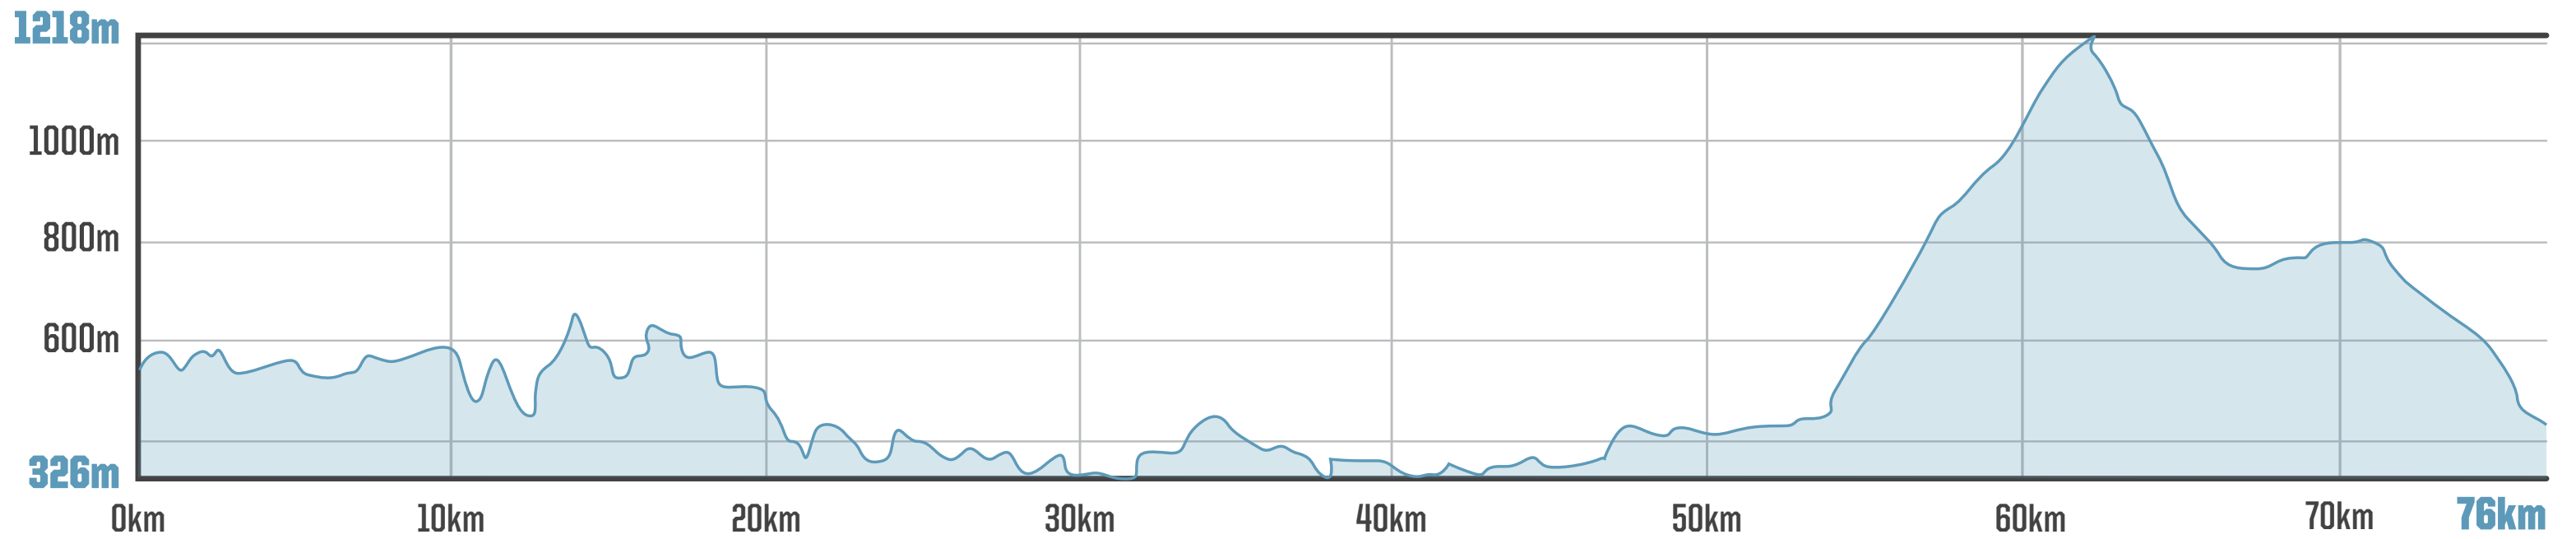

## STAGE 1: 76KM

STAGE 1:

DISTANCE **76KM**

ELEVATION GAIN **2285M**

Moke Lake → Arrowtown

# 25%

CYCLE TRAIL

# 16%

4WD/FARM TRACK