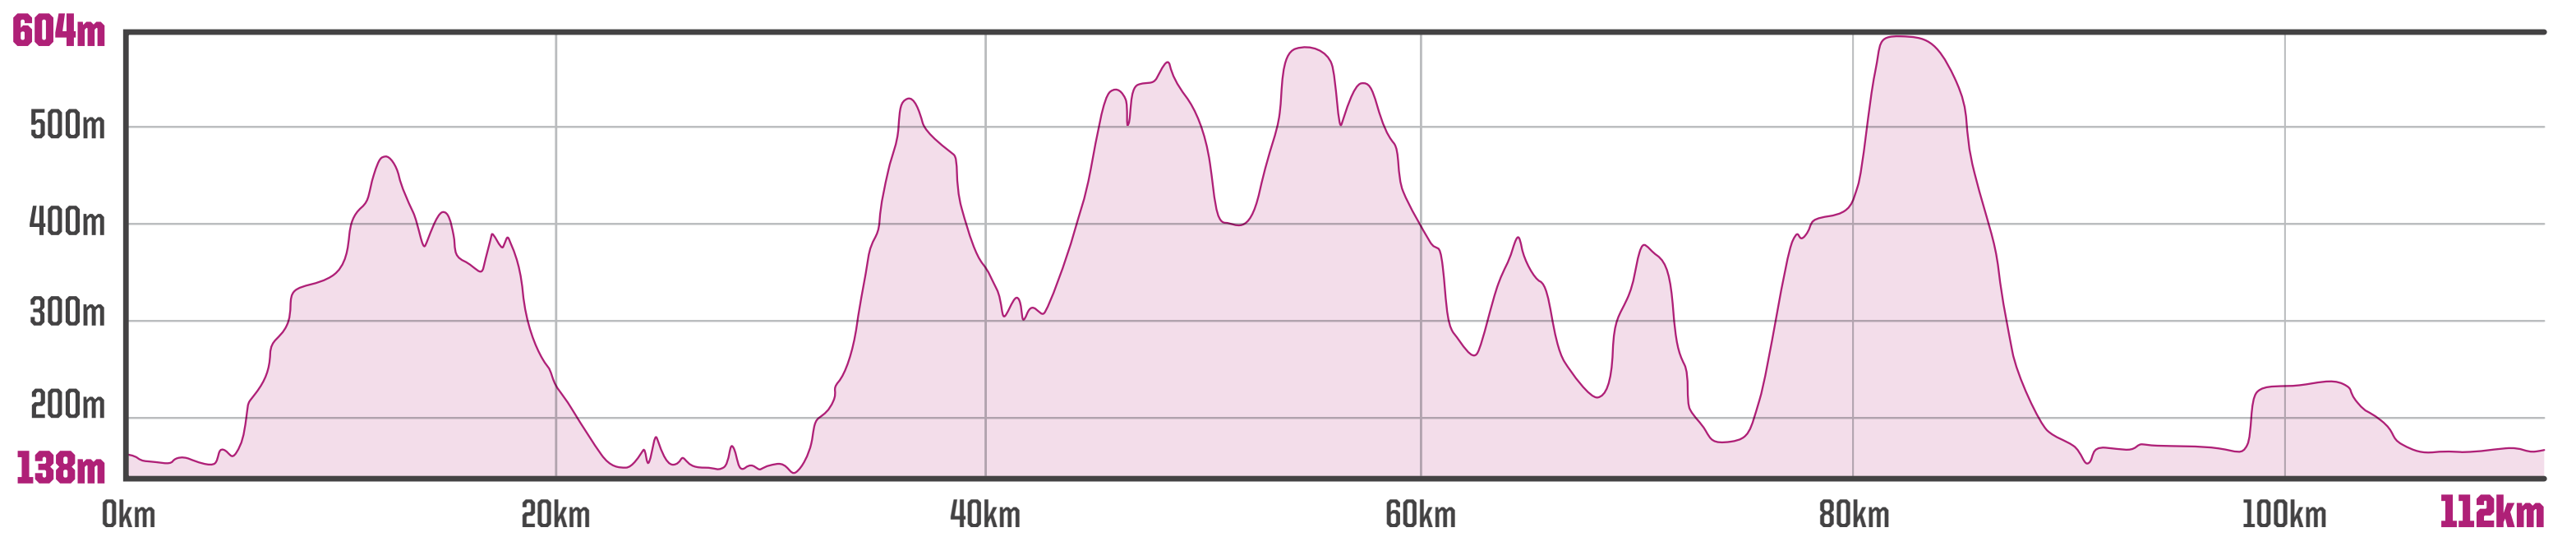

STAGE 2: 112KM

**NUTRI-GRAIN
THE PIONEER**

STAGE 2:

DISTANCE **112KM**

ELEVATION GAIN **2570M**

Alexandra → Alexandra

14%

CYCLE TRAIL

39%

4WD/FARM TRACK

12%

GRAVEL ROAD

5%

SEALED ROAD

30%

SINGLE TRACK