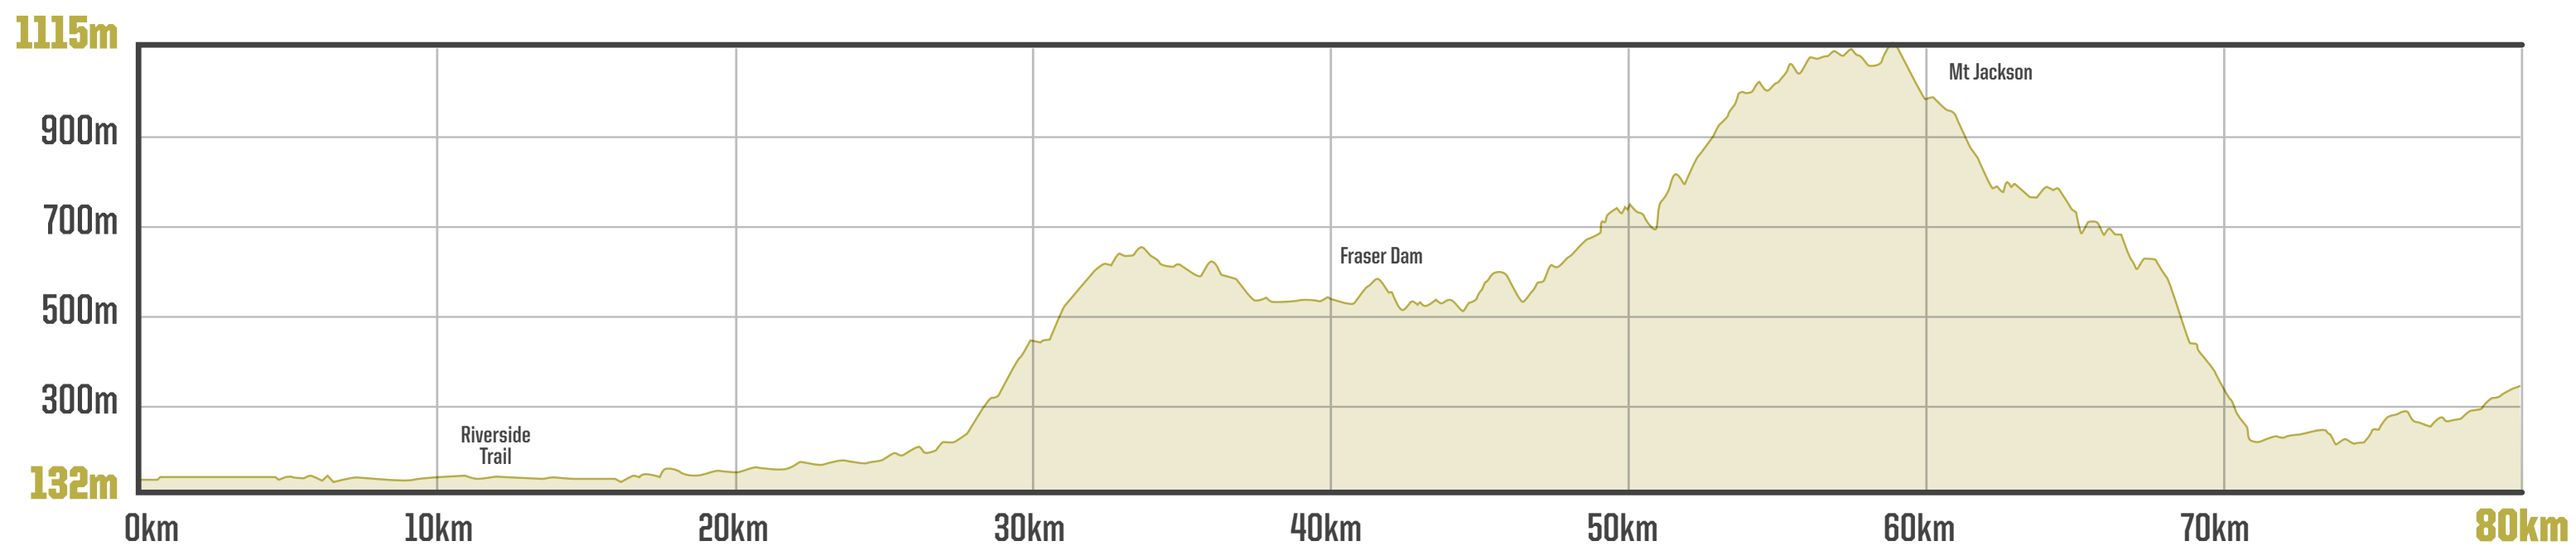

NUTRI-GRAIN THE PIONEER

BANNOCKBURN

FINISH

ALEXANDRA

START

STAGE 3: 80KM

STAGE 3:

DISTANCE **80KM**

ELEVATION GAIN **2175M**

Alexandra → Bannockburn

39%

4WD/FARM TRACK

17%

GRAVEL ROAD

23%

SEALED ROAD

21%

SINGLE TRACK