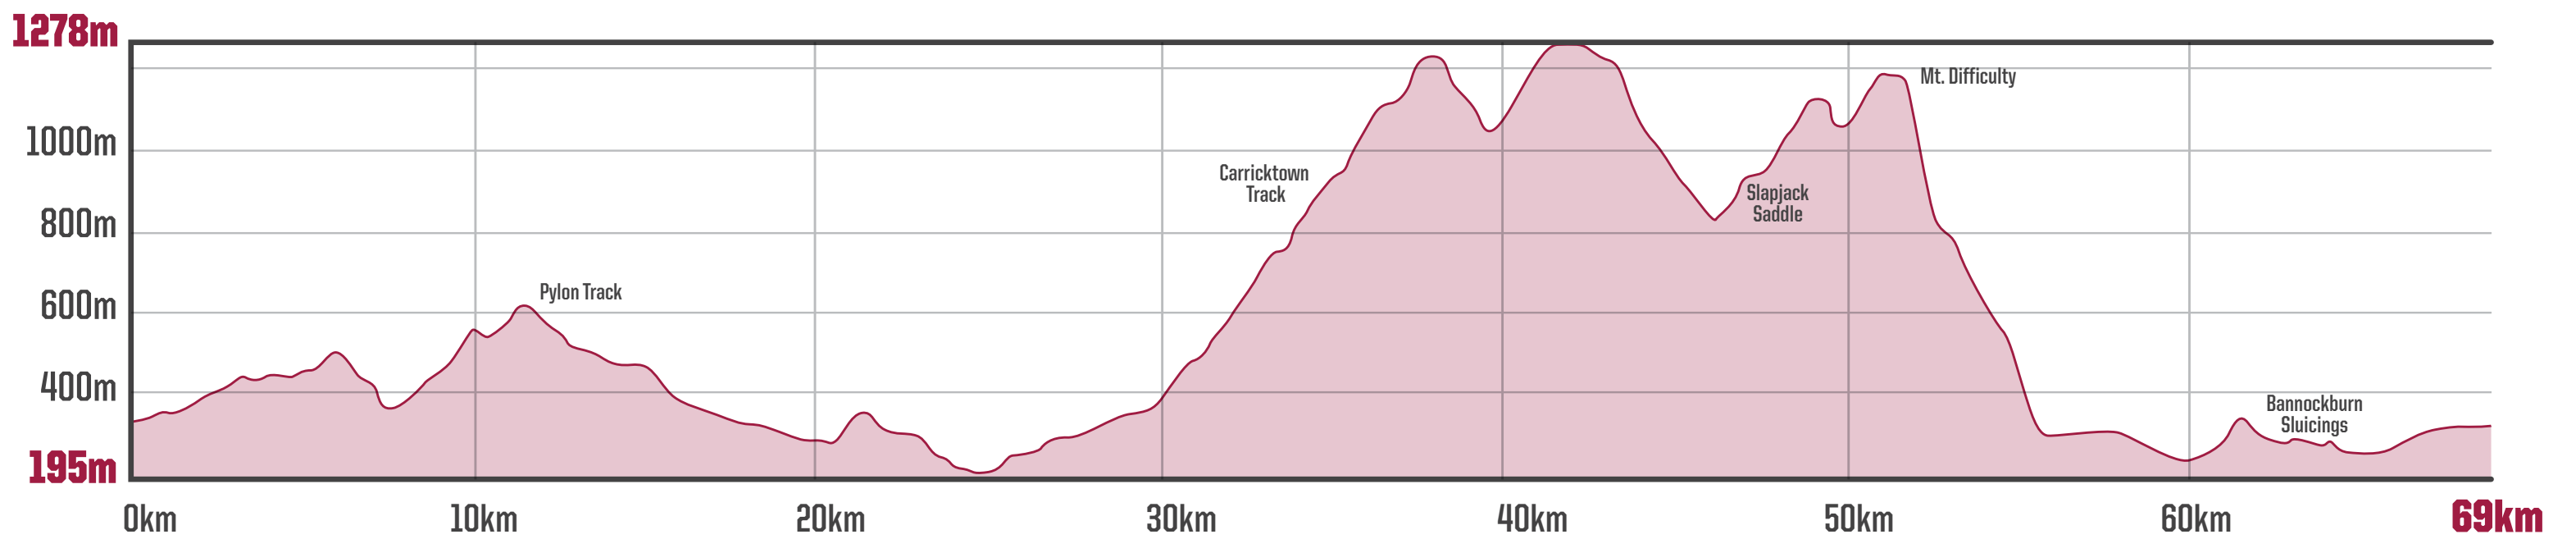

## STAGE 4: 69KM

STAGE 4:

DISTANCE **69KM**

ELEVATION GAIN **2,730M**

Bannockburn → Bannockburn

# 59%

4WD/FARM TRACK

# 10%

GRAVEL ROAD

# 27%

SEALED ROAD