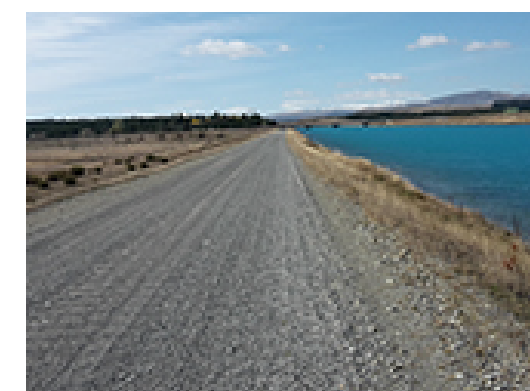

THE PIONEER

ARROWTOWN **FINISH**

BANNOCKBURN **START**

STAGE 5: 79KM

STAGE 5: DISTANCE **79KM** ELEVATION GAIN **2590M**

Bannockburn → Arrowtown

23%
CYCLE TRAIL

42%
4WD/FARM TRACK

23%
GRAVEL ROAD

12%
SEALED ROAD