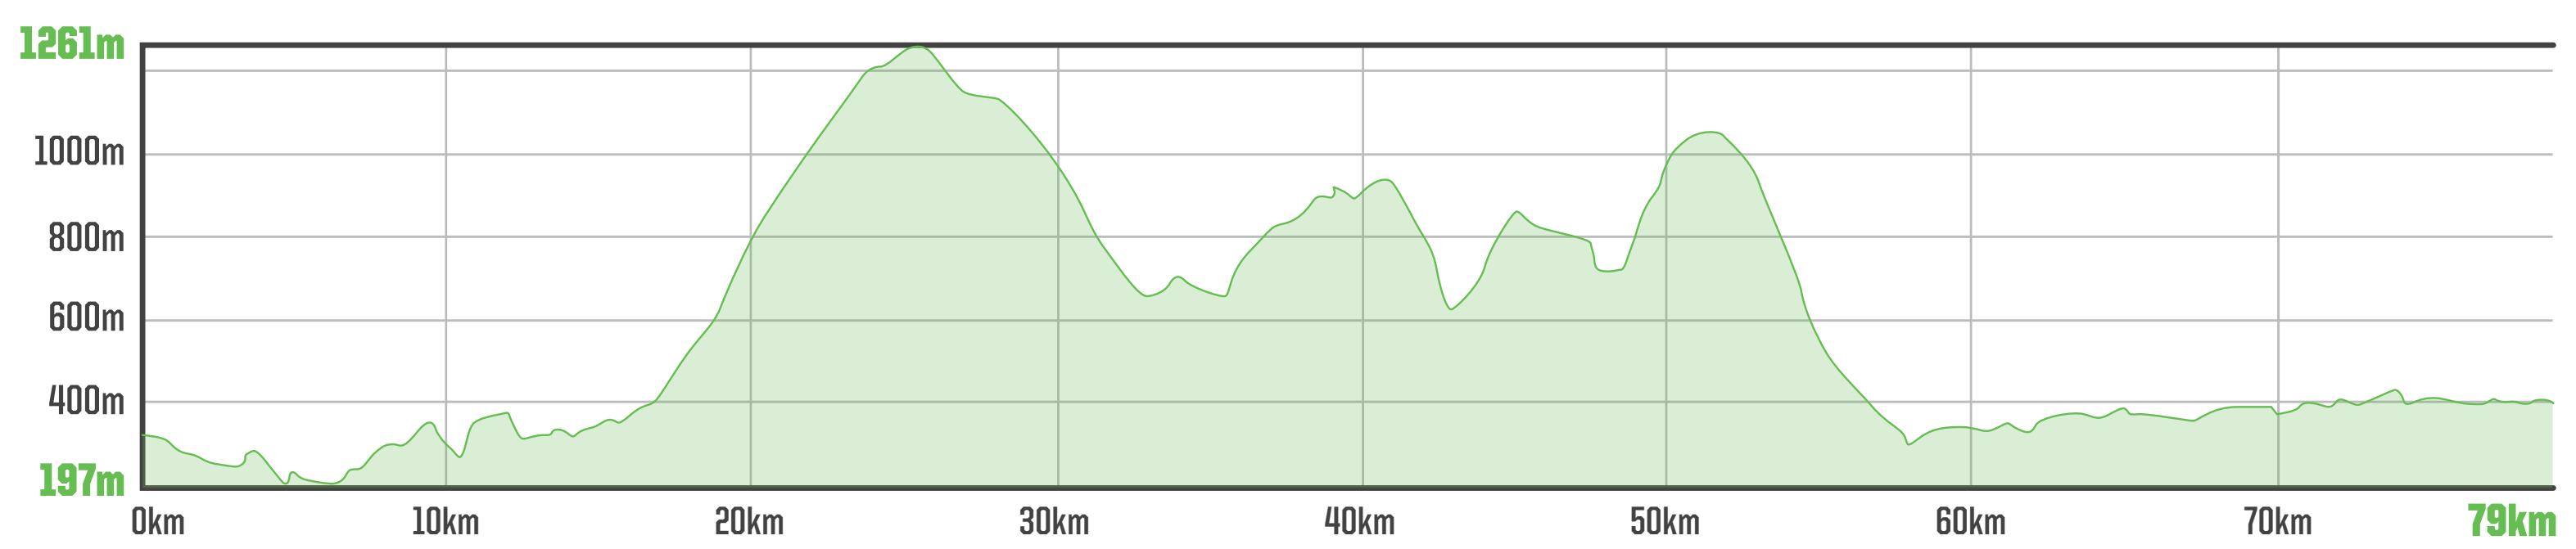

THE PIONEER

ARROWTOWN **FINISH**

BANNOCKBURN **START**

STAGE 5: 79KM

STAGE 5: DISTANCE **79KM** ELEVATION GAIN **2590M**

Bannockburn → Arrowtown

23%
CYCLE TRAIL

42%
4WD/FARM TRACK

23%
GRAVEL ROAD

12%
SEALED ROAD