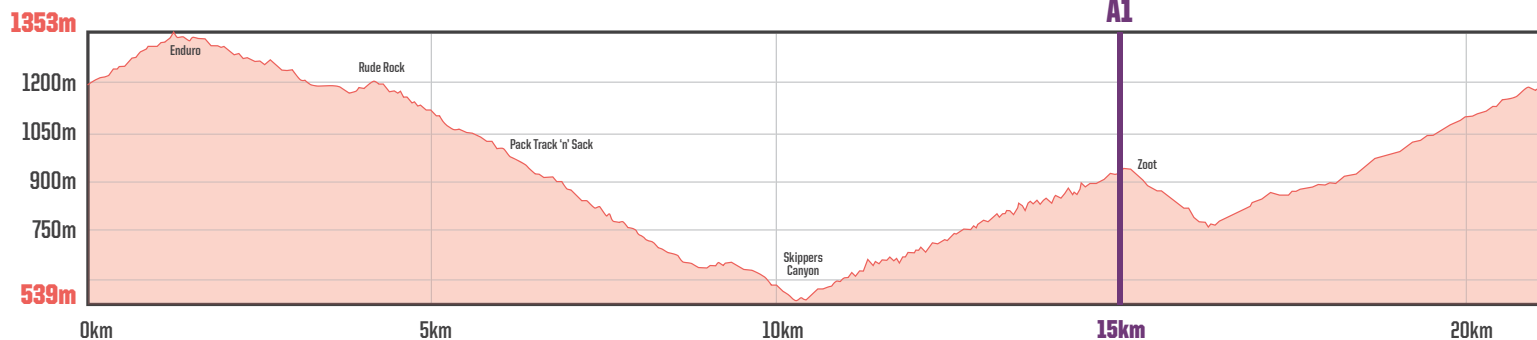

THE PIONEER

MTB STAGE RACE, SOUTHERN ALPS, NZ

PROLOGUE: DISTANCE **21KM**

ELEVATION GAIN **1148M**

Coronet Peak → Coronet Peak

42%

CYCLE TRAIL/
SINGLE TRACK

15%

4WD/FARM TRACK

21%

GRAVEL ROAD

22%

SEALED ROAD