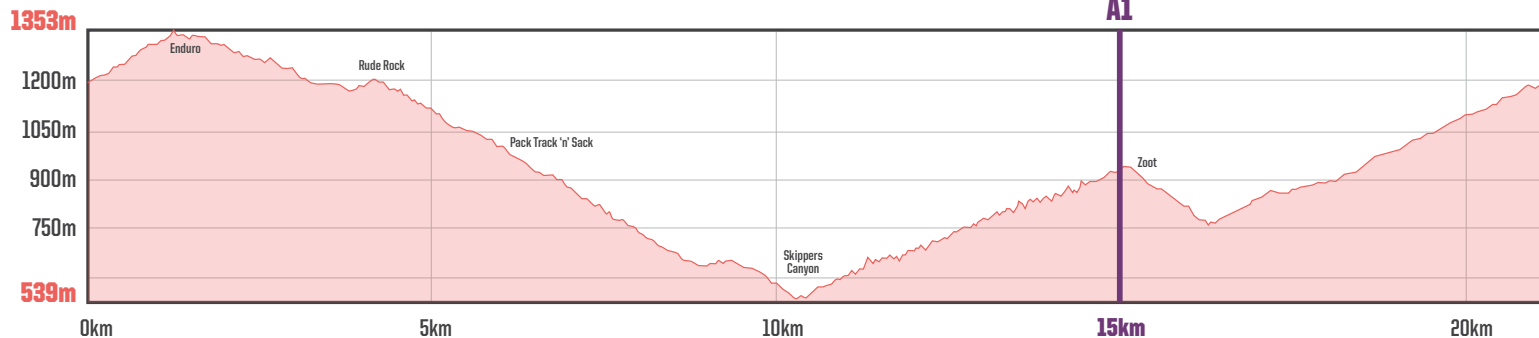

THE PIONEER

MTB STAGE RACE, SOUTHERN ALPS, NZ

PROLOGUE: 21KM

PROLOGUE: DISTANCE **21KM**

ELEVATION GAIN **1148M**

Coronet Peak → Coronet Peak

42%

CYCLE TRAIL/
SINGLE TRACK

15%

4WD/FARM TRACK

21%

GRAVEL ROAD

22%

SEALED ROAD