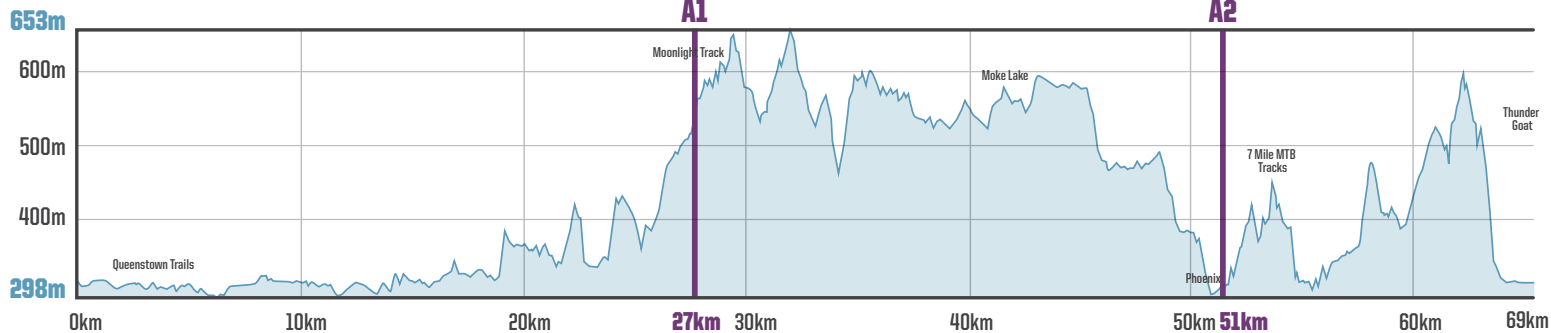

# THE PIONEER

MTB STAGE RACE, SOUTHERN ALPS, NZ

STAGE 1: DISTANCE **69KM**

ELEVATION GAIN **2245M**

Queenstown → Queenstown

**70%**

CYCLE TRAIL/  
SINGLE TRACK

**18%**

4WD/FARM TRACK

**0%**

GRAVEL ROAD

**12%**

SEALED ROAD