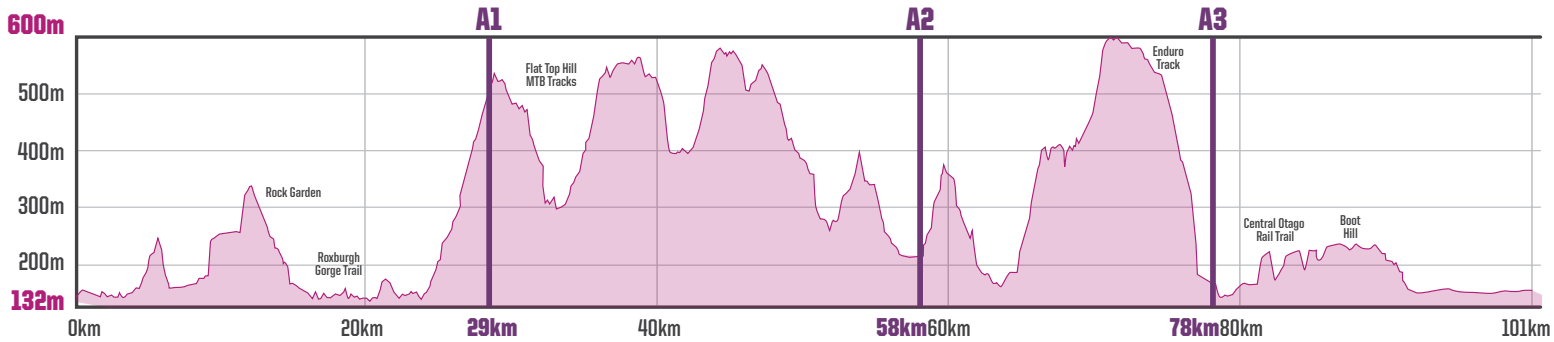

THE PIONEER

MTB STAGE RACE, SOUTHERN ALPS, NZ

STAGE 2: 101KM

STAGE 2: DISTANCE **101KM** ELEVATION GAIN **2664M**

Alexandra → Alexandra

54%

CYCLE TRAIL/
SINGLE TRACK

34%

4WD/FARM TRACK

6%

GRAVEL ROAD

6%

SEALED ROAD