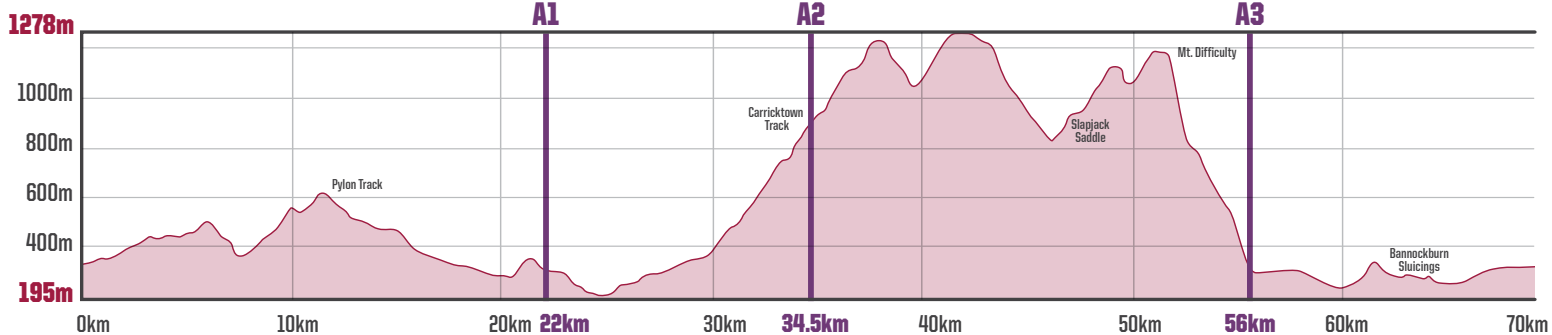

THE PIONEER

MTB STAGE RACE, SOUTHERN ALPS, NZ

STAGE 4:

DISTANCE **70KM**

ELEVATION GAIN **3563M**

Bannockburn → Bannockburn

6%

CYCLE TRAIL/
SINGLE TRACK

57%

4WD/FARM TRACK

17%

GRAVEL ROAD

20%

SEALED ROAD