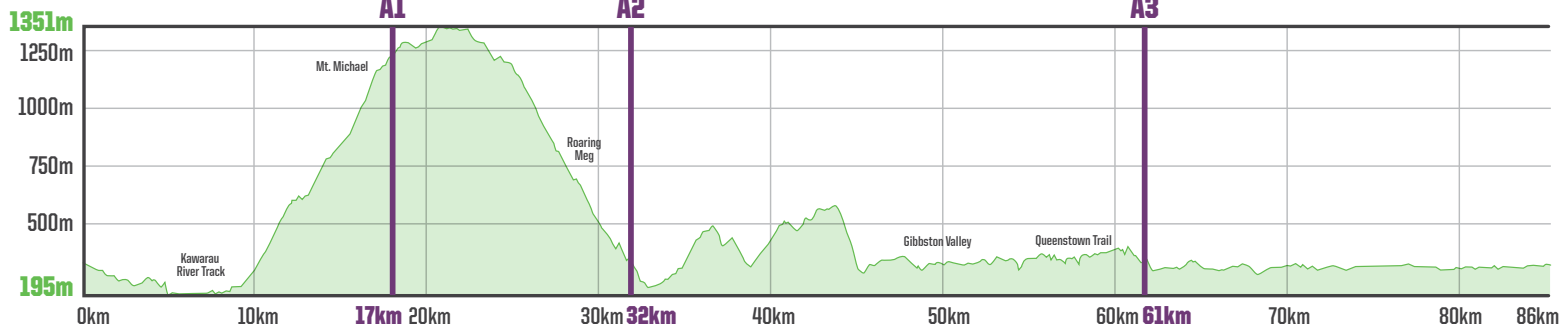

THE PIONEER

MTB STAGE RACE, SOUTHERN ALPS, NZ

QUEENSTOWN

FINISH

START

BANNOCKBURN

STAGE 5: 86KM

STAGE 5: DISTANCE **86KM**

ELEVATION GAIN **2946M**

Bannockburn → Queenstown

50%

CYCLE TRAIL/
SINGLE TRACK

37%

4WD/FARM
TRACK

4%

GRAVEL ROAD

8%

SEALED ROAD

1%

JET BOAT