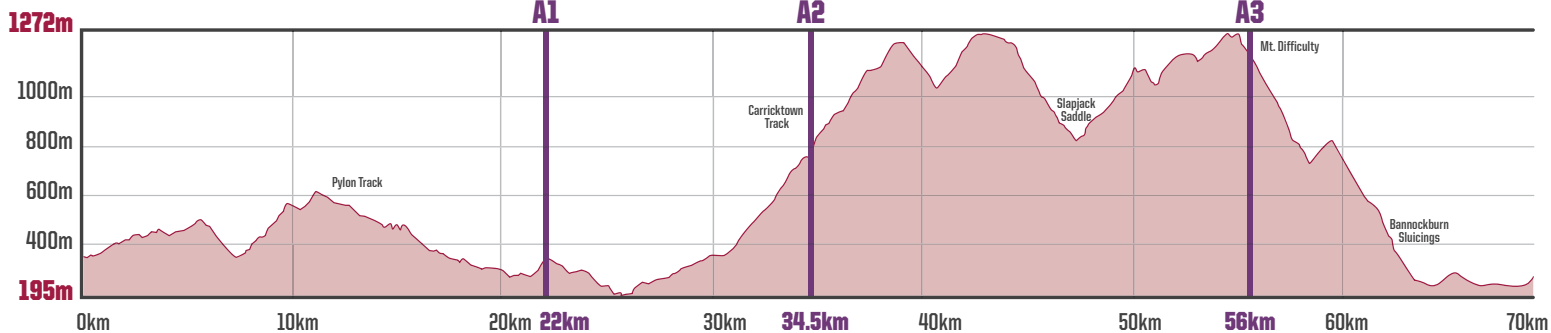

THE PIONEER

MTB STAGE RACE, SOUTHERN ALPS, NZ

STAGE 4: 70KM

STAGE 4: DISTANCE **70KM**

ELEVATION GAIN **3563M**

Bannockburn → Bannockburn

6%

CYCLE TRAIL/
SINGLE TRACK

57%

4WD/FARM TRACK

17%

GRAVEL ROAD

20%

SEALED ROAD