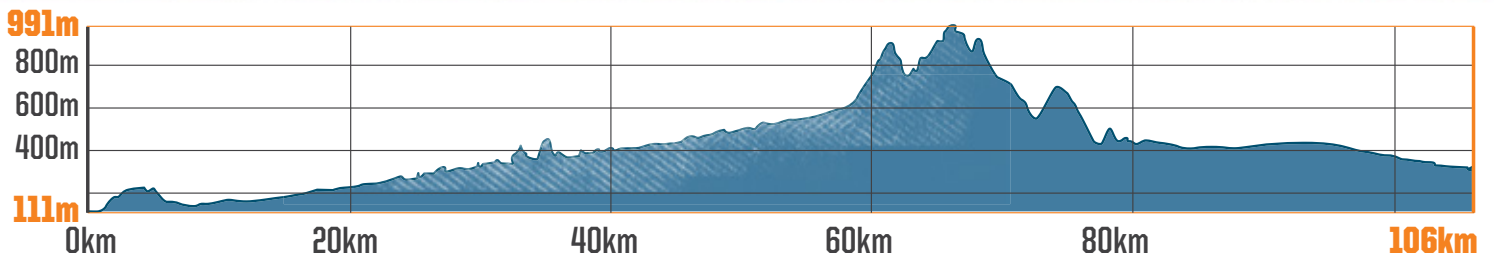

THE PIONEER

MTB STAGE RACE, SOUTHERN ALPS, NZ

FAIRLIE

GERALDINE

FINISH

START

STAGE 2: 106KM

10%

CYCLE TRAIL/
SINGLE TRACK

40%

4WD/FARM TRACK

37%

GRAVEL ROAD

13%

SEALED ROAD