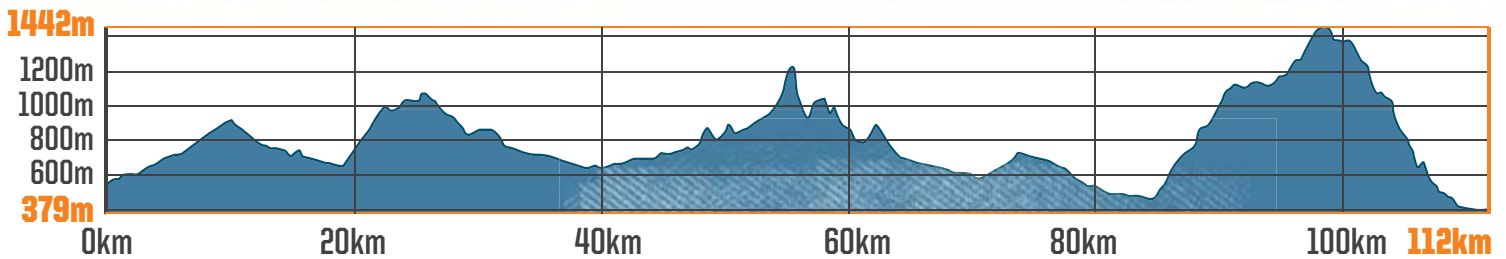

THE PIONEER

MTB STAGE RACE, SOUTHERN ALPS, NZ

LAKE OHAU

START

HAWEA

FINISH

STAGE 5: 112KM

15%

CYCLE TRAIL/
SINGLE TRACK

83%

4WD/FARM TRACK

2%

GRAVEL ROAD

0%

SEALED ROAD