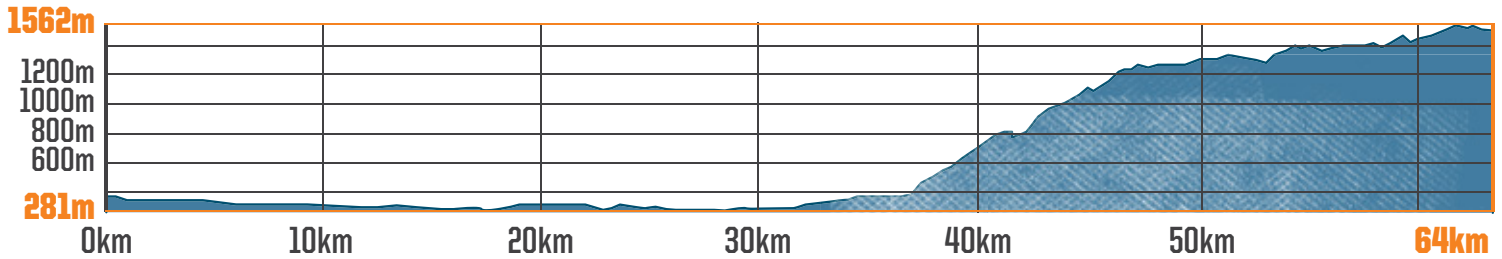

THE PIONEER

MTB STAGE RACE, SOUTHERN ALPS, NZ

LAKE HAWEA

START

SNOW FARM

FINISH

STAGE 6: 64KM

35%

CYCLE TRAIL/
SINGLE TRACK

46%

4WD/FARM TRACK

13%

GRAVEL ROAD

6%

SEALED ROAD